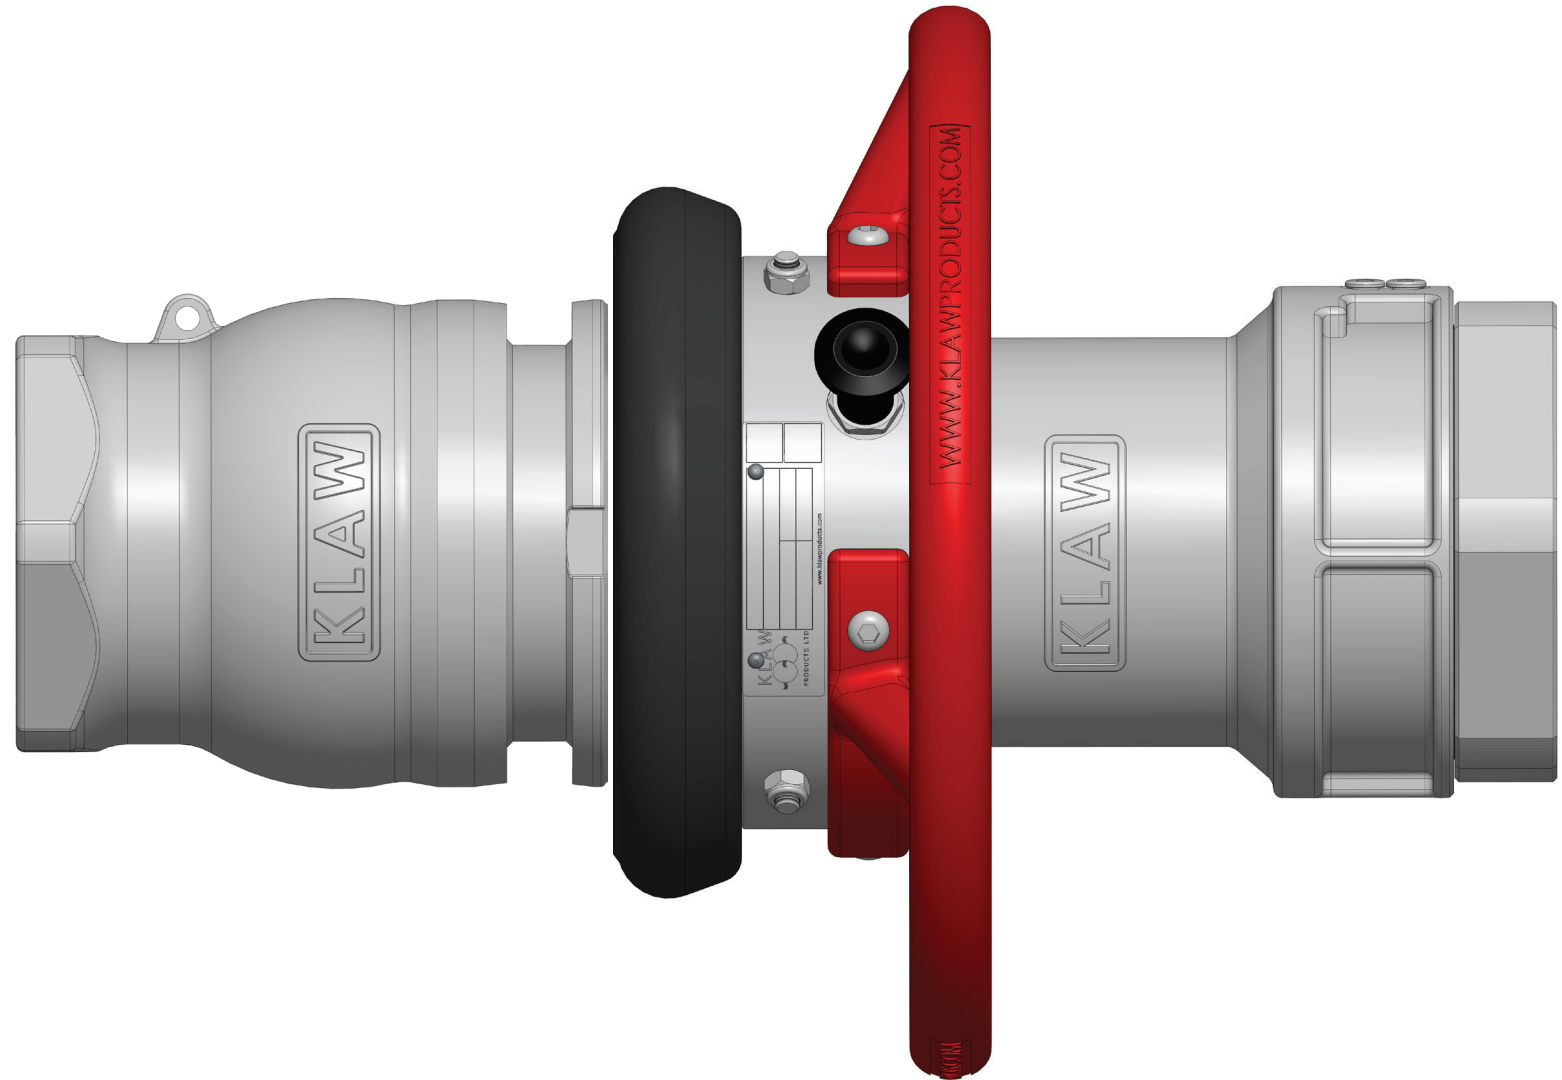

The quick, safe and no spill Connect Disconnect Coupling for the marine environment

KLAW
complete solutions

Safe media transfer solutions for the marine environment

* For further information, please email to:
1.) davinn@sunway.com.my
2.) smsgen@sunflex.com.sg