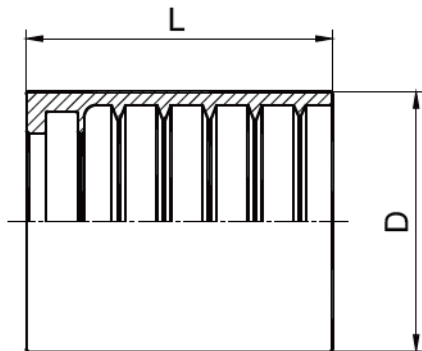

Ferrule

SW00210

FERRULE FOR SAE100R2AT/EN 853 2SN HOSE

PART NO.	HOSE BORE			DIMENSIONS		
	DN	DASH			L	
SW00210-03	5	03			27	
SW00210-04	6	04			30	
SW00210-05	8	05			31	
SW00210-06	10	06			32	
SW00210-08	12	08			34	
SW00210-10	16	10			37	
SW00210-12	20	12			43	
SW00210-16	25	16			50	
SW00210-20	32	20			59	
SW00210-24	40	24			74	
SW00210-32	50	32			78	

NOTE: Not recommended for construction machinery

Ferrule

SW00110-A

FERRULE FOR SAE100R1AT/DIN20022 1SN HOSE

PART NO.	HOSE BORE		DIMENSIONS			
	DN	DASH	D	L		
SW00110-03A	5	03	18.5	23		
SW00110-04A	6	04	21	30.5		
SW00110-05A	8	05	21.5	30		
SW00110-06A	10	06	24.3	32		
SW00110-08A	12	08	28	34		
SW00110-10A	16	10	31.3	37		
SW00110-12A	20	12	35.5	42		
SW00110-16A	25	16	43.5	51		

SW00110

FERRULE FOR SAE100R1AT/EN 853 1SN HOSE

PART NO.	HOSE BORE		DIMENSIONS			
	DN	DASH			L	
SW00110-20	32	20			59	
SW00110-24	40	24			74	
SW00110-32	50	32			78	

SW03310

FERRULE FOR SAE 100 R2AT/EN 853 2SN HOSE

PART NO.	HOSE BORE		DIMENSIONS			
	DN	DASH		L		
SW03310-03	5	03		23		
SW03310-04	6	04		30.5		
SW03310-05	8	05		30		
SW03310-06	10	06		32		
SW03310-08	12	08		34		
SW03310-10	16	10		37		
SW03310-12	19	12		42		
SW03310-16	25	16		51		