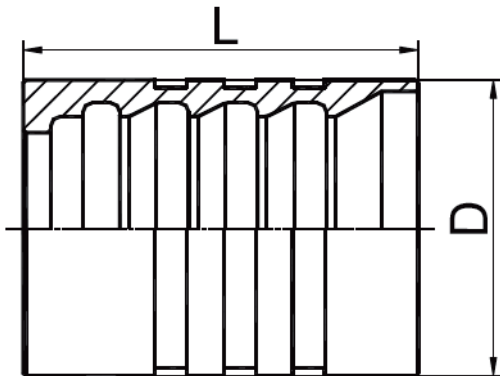

Ferrule

SW00210

FERRULE FOR SAE100R2AT/EN 853 2SN HOSE

PART NO.	HOSE BORE			DIMENSIONS		
	DN	DASH			L	
SW00210-03	5	03			27	
SW00210-04	6	04			30	
SW00210-05	8	05			31	
SW00210-06	10	06			32	
SW00210-08	12	08			34	
SW00210-10	16	10			37	
SW00210-12	20	12			43	
SW00210-16	25	16			50	
SW00210-20	32	20			59	
SW00210-24	40	24			74	
SW00210-32	50	32			78	

NOTE: Not recommended for construction machinery

Ferrule

SW00110-A

FERRULE FOR SAE100R1AT/DIN20022 1SN HOSE

PART NO.	HOSE BORE		DIMENSIONS			
	DN	DASH	D	L		
SW00110-03A	5	03	18.5	23		
SW00110-04A	6	04	21	30.5		
SW00110-05A	8	05	21.5	30		
SW00110-06A	10	06	24.3	32		
SW00110-08A	12	08	28	34		
SW00110-10A	16	10	31.3	37		
SW00110-12A	20	12	35.5	42		
SW00110-16A	25	16	43.5	51		

SW00110

FERRULE FOR SAE100R1AT/EN 853 1SN HOSE

PART NO.	HOSE BORE		DIMENSIONS			
	DN	DASH			L	
SW00110-20	32	20			59	
SW00110-24	40	24			74	
SW00110-32	50	32			78	

SW03310

FERRULE FOR SAE 100 R2AT/EN 853 2SN HOSE

PART NO.	HOSE BORE		DIMENSIONS			
	DN	DASH		L		
SW03310-03	5	03		23		
SW03310-04	6	04		30.5		
SW03310-05	8	05		30		
SW03310-06	10	06		32		
SW03310-08	12	08		34		
SW03310-10	16	10		37		
SW03310-12	19	12		42		
SW03310-16	25	16		51		