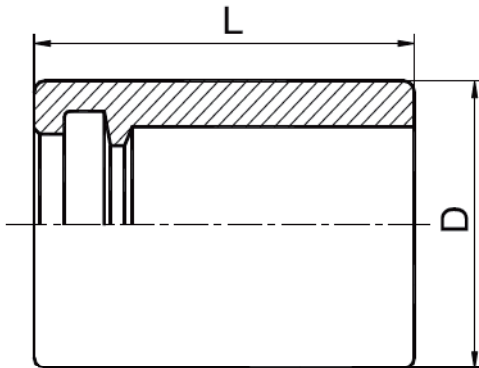

SW00110

FERRULE FOR SAE100R1AT/EN 853 1SN HOSE

PART NO.	HOSE BORE		DIMENSIONS			
	DN	DASH			L	
SW00110-20	32	20			59	
SW00110-24	40	24			74	
SW00110-32	50	32			78	

SW03310

FERRULE FOR SAE 100 R2AT/EN 853 2SN HOSE

PART NO.	HOSE BORE		DIMENSIONS			
	DN	DASH		L		
SW03310-03	5	03		23		
SW03310-04	6	04		30.5		
SW03310-05	8	05		30		
SW03310-06	10	06		32		
SW03310-08	12	08		34		
SW03310-10	16	10		37		
SW03310-12	19	12		42		
SW03310-16	25	16		51		

SW00402

FERRULE FOR SAE 100 R9AT-R12,
DIN EN 856-4SP/04-16 HOSE

PART NO.	HOSE BORE		DIMENSIONS			
	DN	DASH	D	L		
SW00402-04	6	04	21.5	30		
SW00402-06	10	06	26	33		
SW00402-08	12	08	30	34		
SW00402-10	16	10	33	39		
SW00402-12	20	12	38	40		
SW00402-16	25	16	46	51		
SW00402-20	32	20	55	60		
SW00402-24	40	24	63	70		
SW00402-32	50	32	77	72		

SW00018

FERRULE FOR SAE100R7
HOSE

PART NO.	HOSE BORE		DIMENSIONS			
	DN	DASH	D	L		
SW00018-03	5	03	14.2	27		
SW00018-04	6	04	17	29		
SW00018-05	8	05	18.8	31		
SW00018-06	10	06	21	31		
SW00018-08	12	08	25.5	34		
SW00018-10	16	10	31.5	36		
SW00018-12	20	12	33	43		