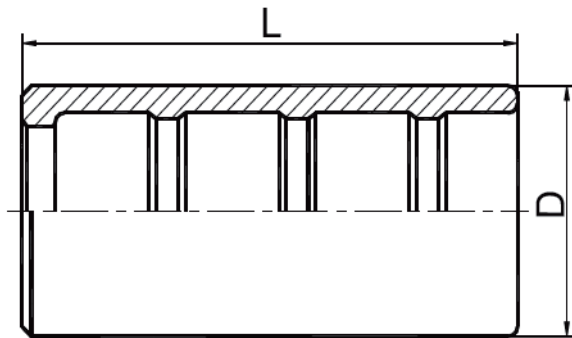

NOTE: Not recommended for construction machinery

Ferrule

SW00110-A

FERRULE FOR SAE100R1AT/DIN20022 1SN HOSE

PART NO.	HOSE BORE		DIMENSIONS			
	DN	DASH	D	L		
SW00110-03A	5	03	18.5	23		
SW00110-04A	6	04	21	30.5		
SW00110-05A	8	05	21.5	30		
SW00110-06A	10	06	24.3	32		
SW00110-08A	12	08	28	34		
SW00110-10A	16	10	31.3	37		
SW00110-12A	20	12	35.5	42		
SW00110-16A	25	16	43.5	51		

SW00110

FERRULE FOR SAE100R1AT/EN 853 1SN HOSE

PART NO.	HOSE BORE		DIMENSIONS			
	DN	DASH			L	
SW00110-20	32	20			59	
SW00110-24	40	24			74	
SW00110-32	50	32			78	

SW03310

FERRULE FOR SAE 100 R2AT/EN 853 2SN HOSE

PART NO.	HOSE BORE		DIMENSIONS			
	DN	DASH		L		
SW03310-03	5	03		23		
SW03310-04	6	04		30.5		
SW03310-05	8	05		30		
SW03310-06	10	06		32		
SW03310-08	12	08		34		
SW03310-10	16	10		37		
SW03310-12	19	12		42		
SW03310-16	25	16		51		

SW00018

FERRULE FOR SAE100R7
HOSE

PART NO.	HOSE BORE		DIMENSIONS			
	DN	DASH	D	L		
SW00018-03	5	03	14.2	27		
SW00018-04	6	04	17	29		
SW00018-05	8	05	18.8	31		
SW00018-06	10	06	21	31		
SW00018-08	12	08	25.5	34		
SW00018-10	16	10	31.5	36		
SW00018-12	20	12	33	43		