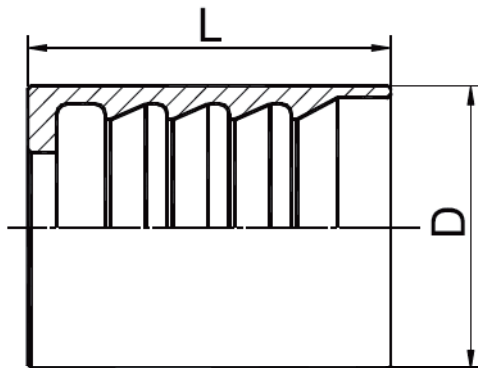

Ferrule

SW00210

FERRULE FOR SAE100R2AT/EN 853 2SN HOSE

PART NO.	HOSE BORE			DIMENSIONS		
	DN	DASH			L	
SW00210-03	5	03			27	
SW00210-04	6	04			30	
SW00210-05	8	05			31	
SW00210-06	10	06			32	
SW00210-08	12	08			34	
SW00210-10	16	10			37	
SW00210-12	20	12			43	
SW00210-16	25	16			50	
SW00210-20	32	20			59	
SW00210-24	40	24			74	
SW00210-32	50	32			78	

NOTE: Not recommended for construction machinery

Ferrule

SW00110-A

FERRULE FOR SAE100R1AT/DIN20022 1SN HOSE

PART NO.	HOSE BORE		DIMENSIONS			
	DN	DASH	D	L		
SW00110-03A	5	03	18.5	23		
SW00110-04A	6	04	21	30.5		
SW00110-05A	8	05	21.5	30		
SW00110-06A	10	06	24.3	32		
SW00110-08A	12	08	28	34		
SW00110-10A	16	10	31.3	37		
SW00110-12A	20	12	35.5	42		
SW00110-16A	25	16	43.5	51		

SW00110

FERRULE FOR SAE100R1AT/EN 853 1SN HOSE

PART NO.	HOSE BORE		DIMENSIONS			
	DN	DASH			L	
SW00110-20	32	20			59	
SW00110-24	40	24			74	
SW00110-32	50	32			78	

SW03310

FERRULE FOR SAE 100 R2AT/EN 853 2SN HOSE

PART NO.	HOSE BORE		DIMENSIONS			
	DN	DASH		L		
SW03310-03	5	03		23		
SW03310-04	6	04		30.5		
SW03310-05	8	05		30		
SW03310-06	10	06		32		
SW03310-08	12	08		34		
SW03310-10	16	10		37		
SW03310-12	19	12		42		
SW03310-16	25	16		51		